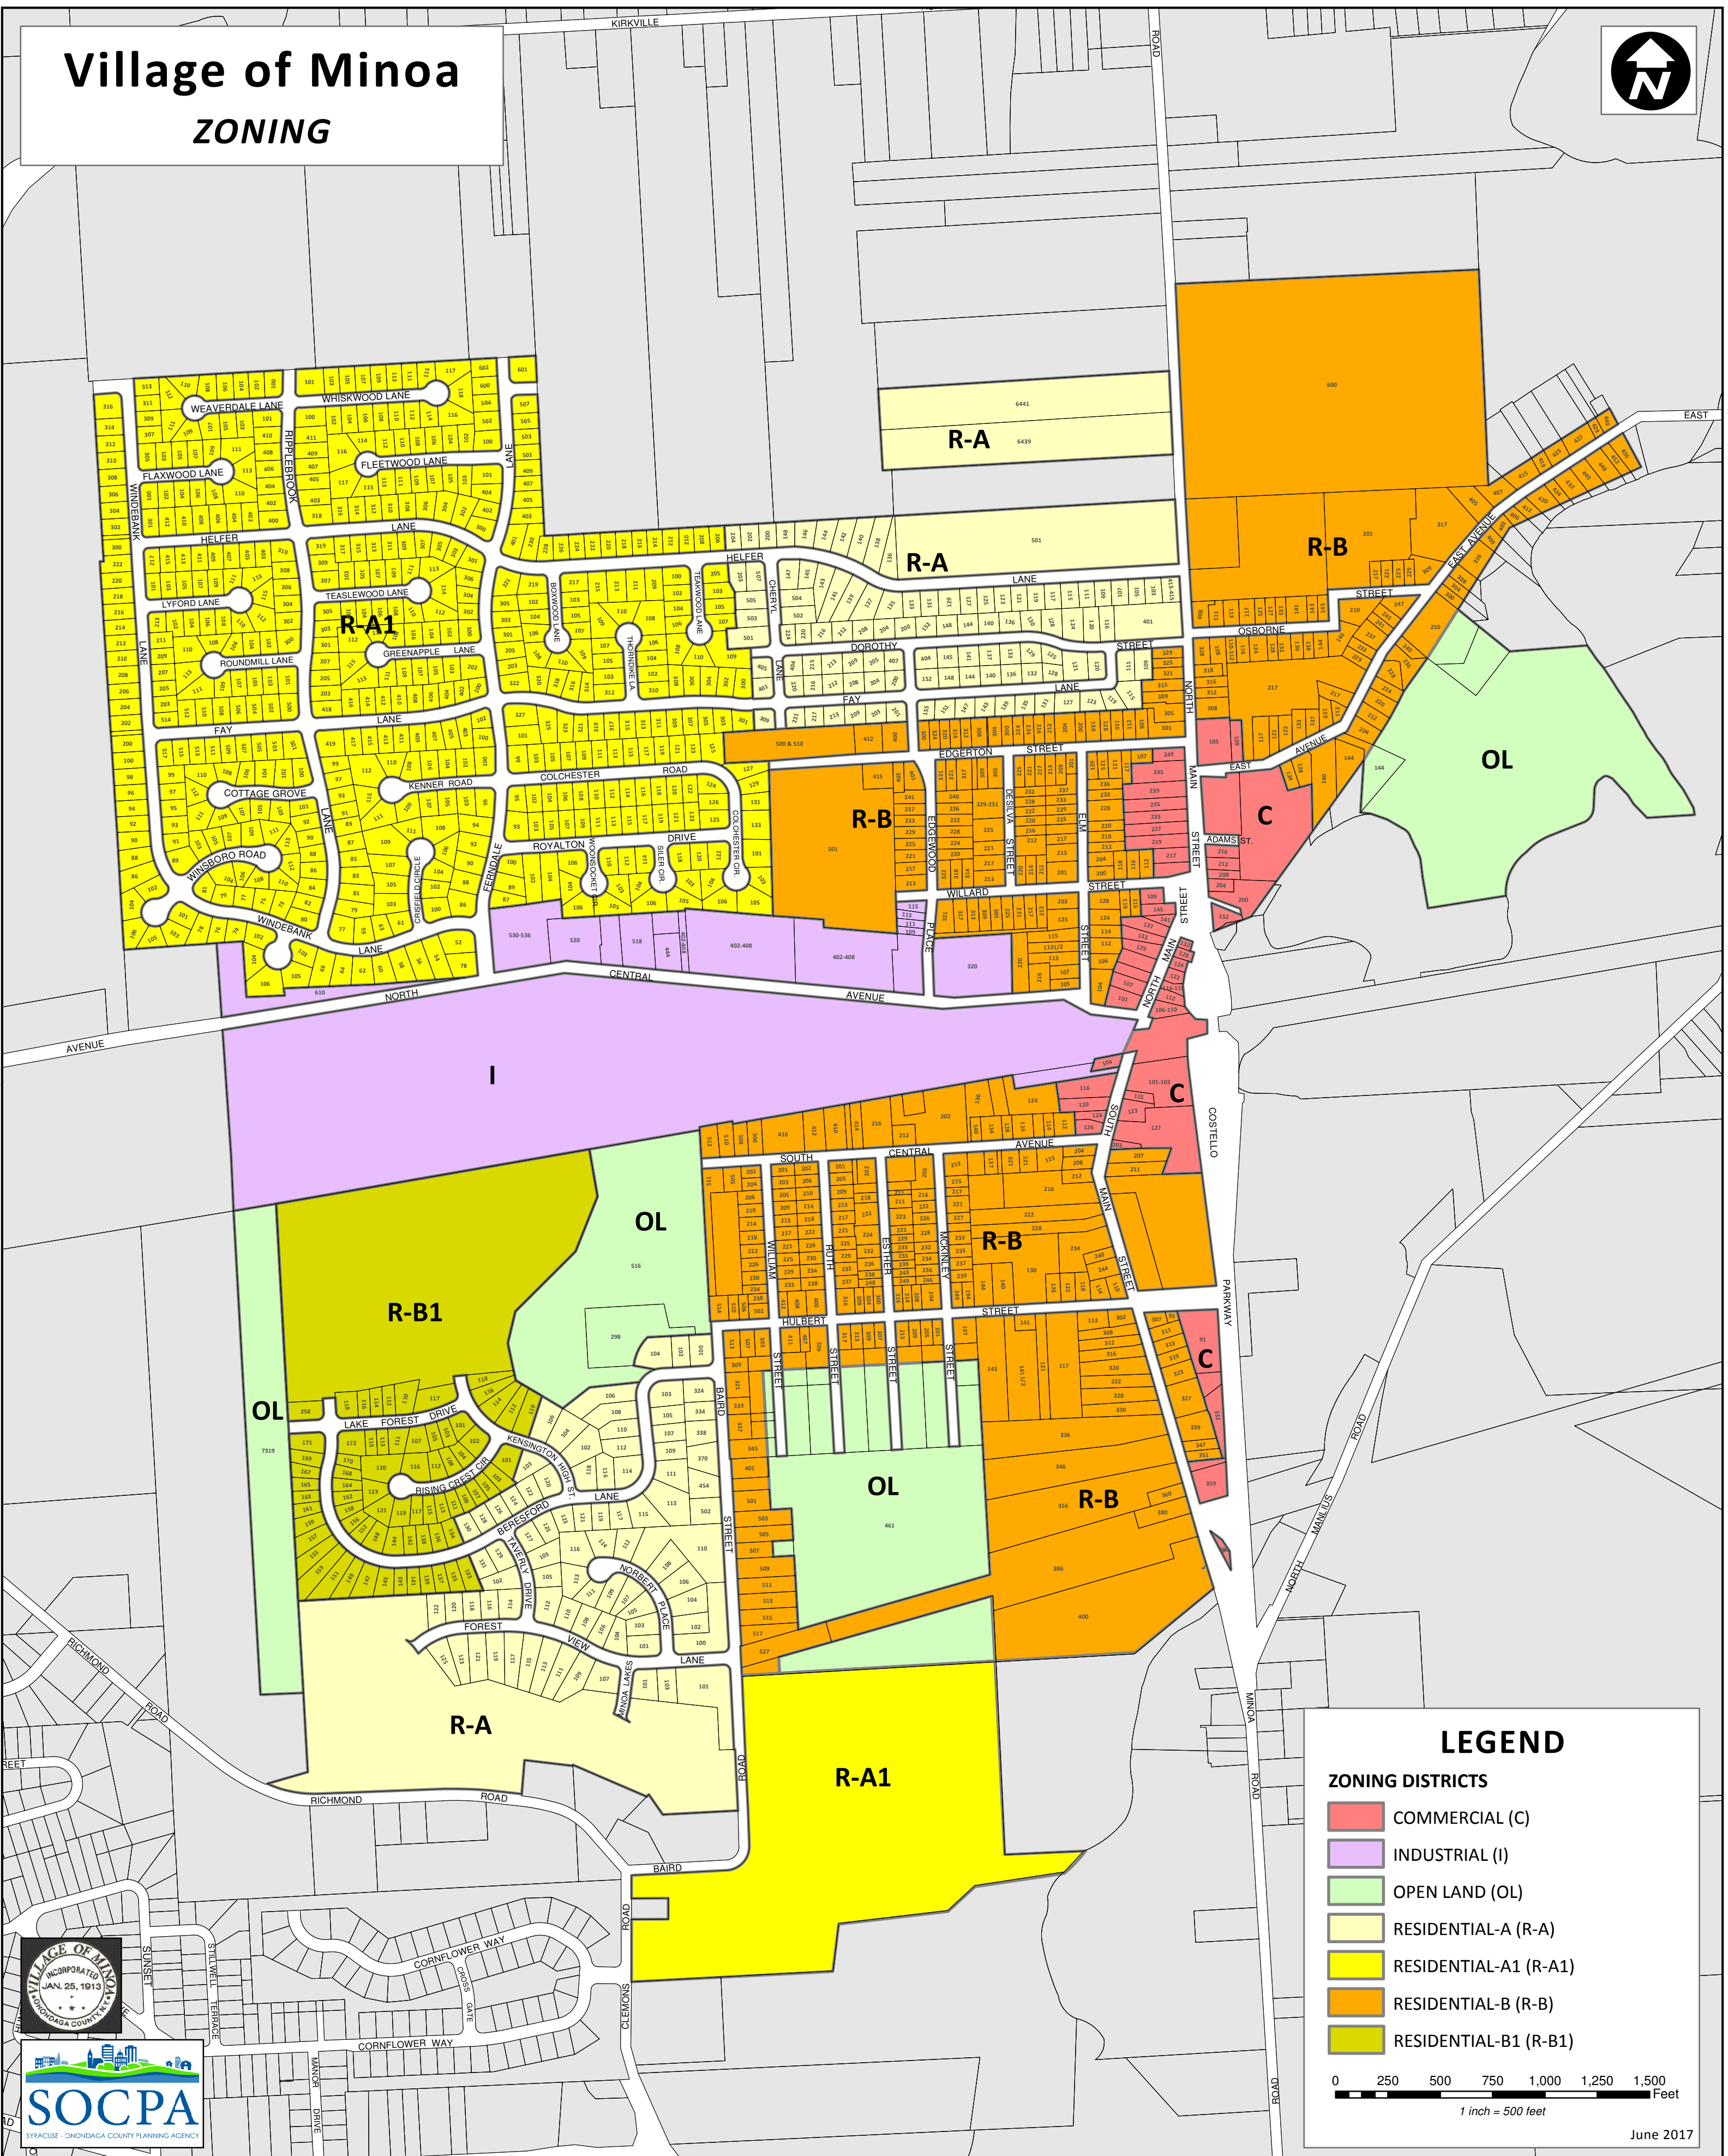

Village of Minoa

ZONING

LEGEND

- ZONING DISTRICTS**
- COMMERCIAL (C)
 - INDUSTRIAL (I)
 - OPEN LAND (OL)
 - RESIDENTIAL-A (R-A)
 - RESIDENTIAL-A1 (R-A1)
 - RESIDENTIAL-B (R-B)
 - RESIDENTIAL-B1 (R-B1)